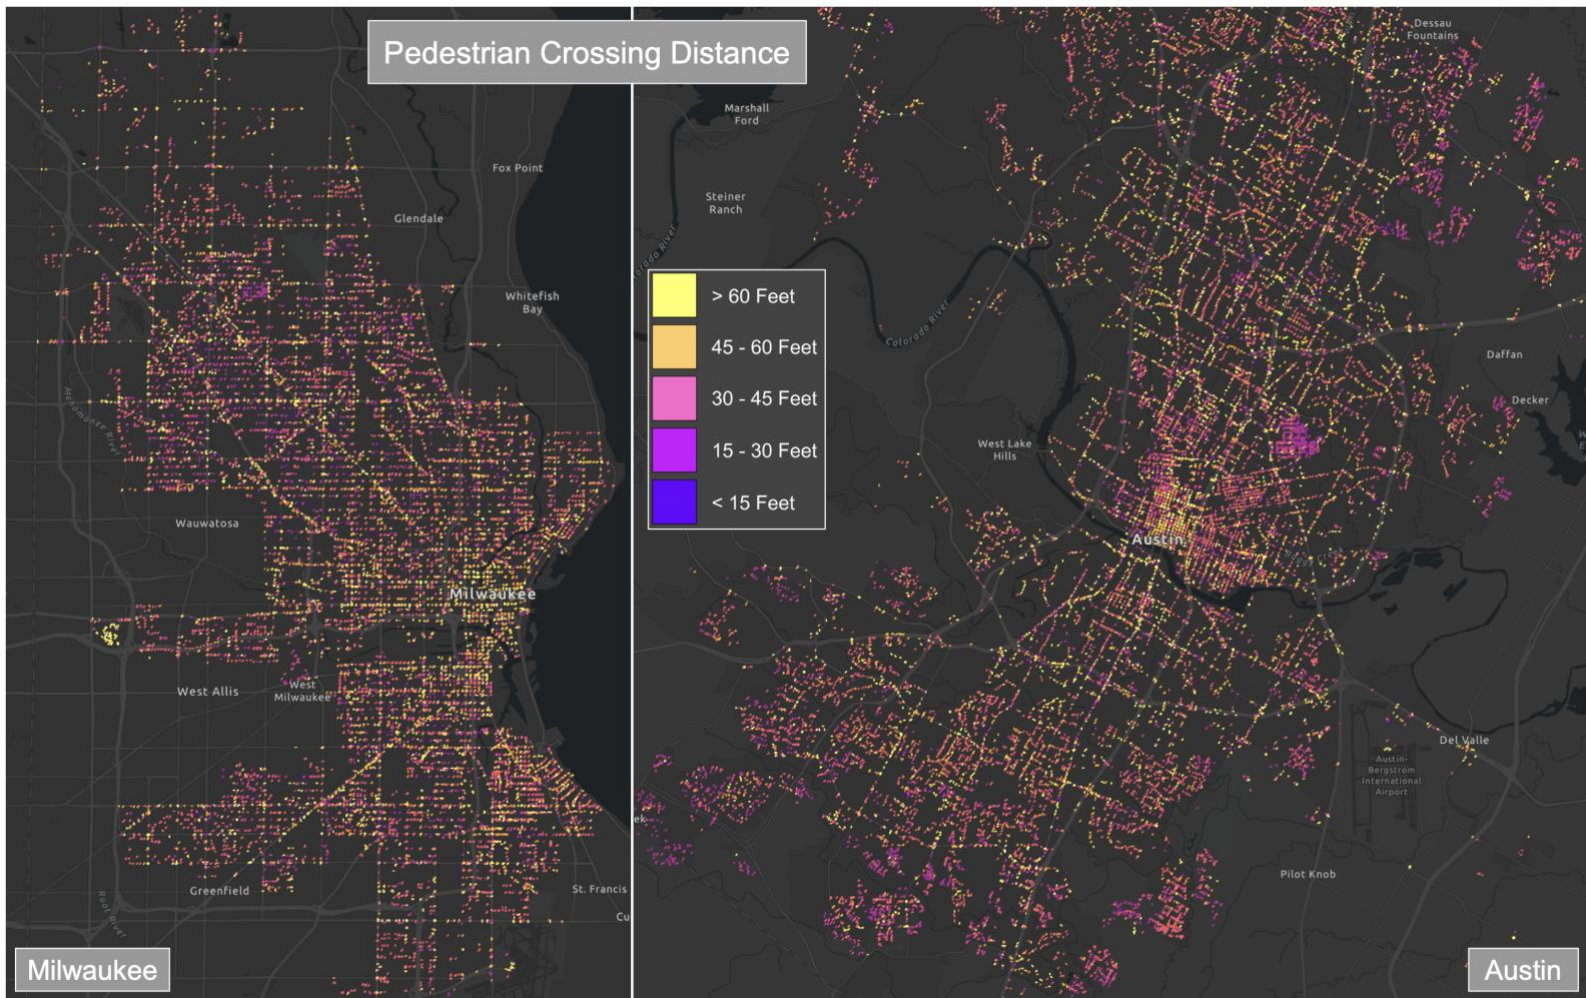

- 93. Scottsdale, AZ, 244,394, Southwest
- 95. Boise, ID, 235,421, Mountain West
- 96. Norfolk, VA, 230,930, Southeast
- 97. Spokane, WA, 229,447, Northwest
- 98. Richmond, VA, 229,247, Southeast
- 94. Garland, TX, 243,470, South
- 99. Fremont, CA, 226,208, West Coast
- 100. Huntsville, AL, 225,564, Southeast
- 101. Frisco, TX, 225,007, South*

*Because of Anchorage, Alaska's high latitude, satellite imagery from Google Maps tile service is not available to the same extent as cities in the contiguous United States. For that reason, the 101st largest U.S. city by population, Frisco, Texas (population: 225,007, South), was used in its place.

S2. Crossing Edges Extracted from OpenStreetMap, Original vs. Generated:

Because Frisco, TX, was incorporated into the data processing following the implementation of generating additional crossing edges from OpenStreetMap nodes, there is no 'original' figure for which to compare it to. Thus, it is omitted from this chart.

S3. Additional Crossing Distance Maps: Milwaukee, WI (left), and Austin, TX (right).

S4. Box Plot Comparisons of Pedestrian Crossing Distance (Regional, top and Specific Cities, bottom).