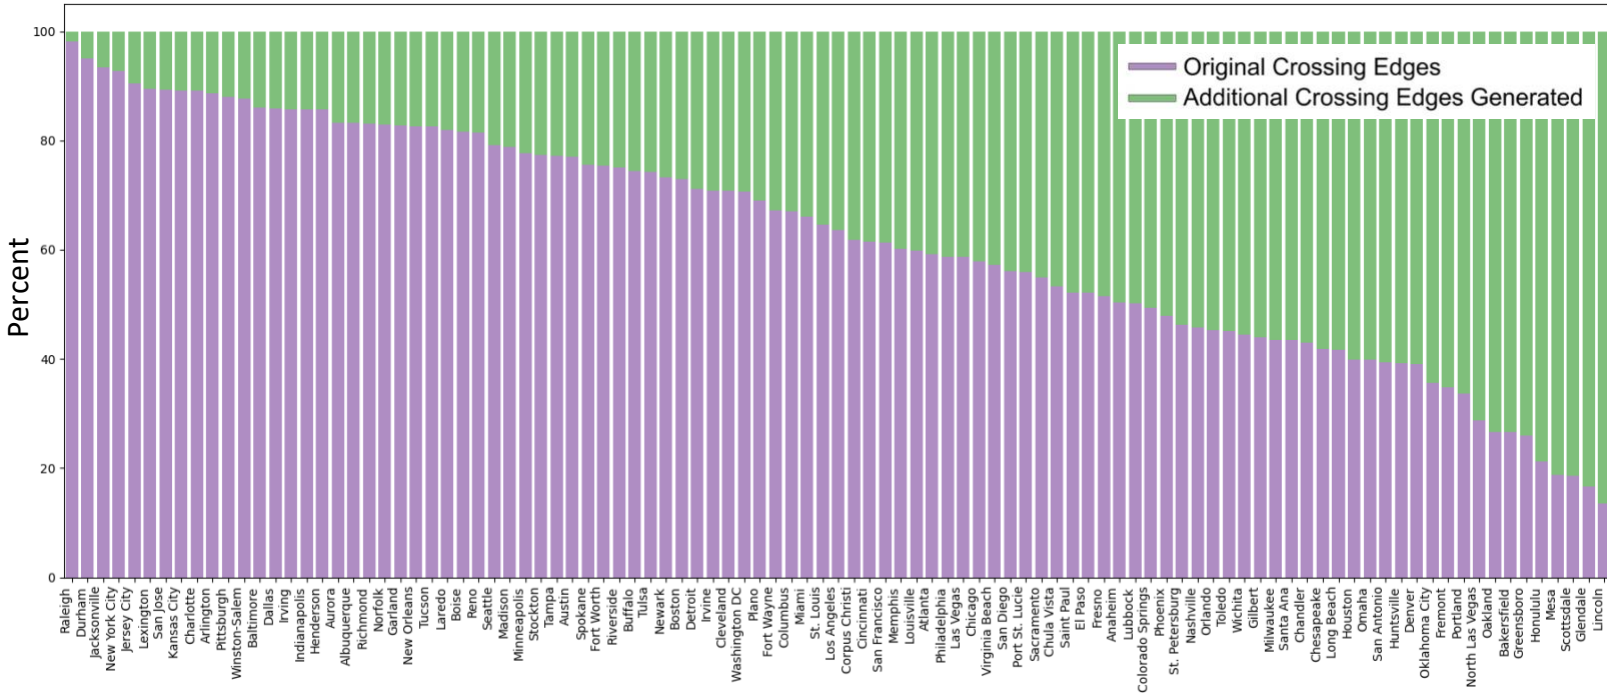

S2. Crossing Edges Extracted from OpenStreetMap, Original vs. Generated:

Because Frisco, TX, was incorporated into the data processing following the implementation of generating additional crossing edges from OpenStreetMap nodes, there is no 'original' figure for which to compare it to. Thus, it is omitted from this chart.